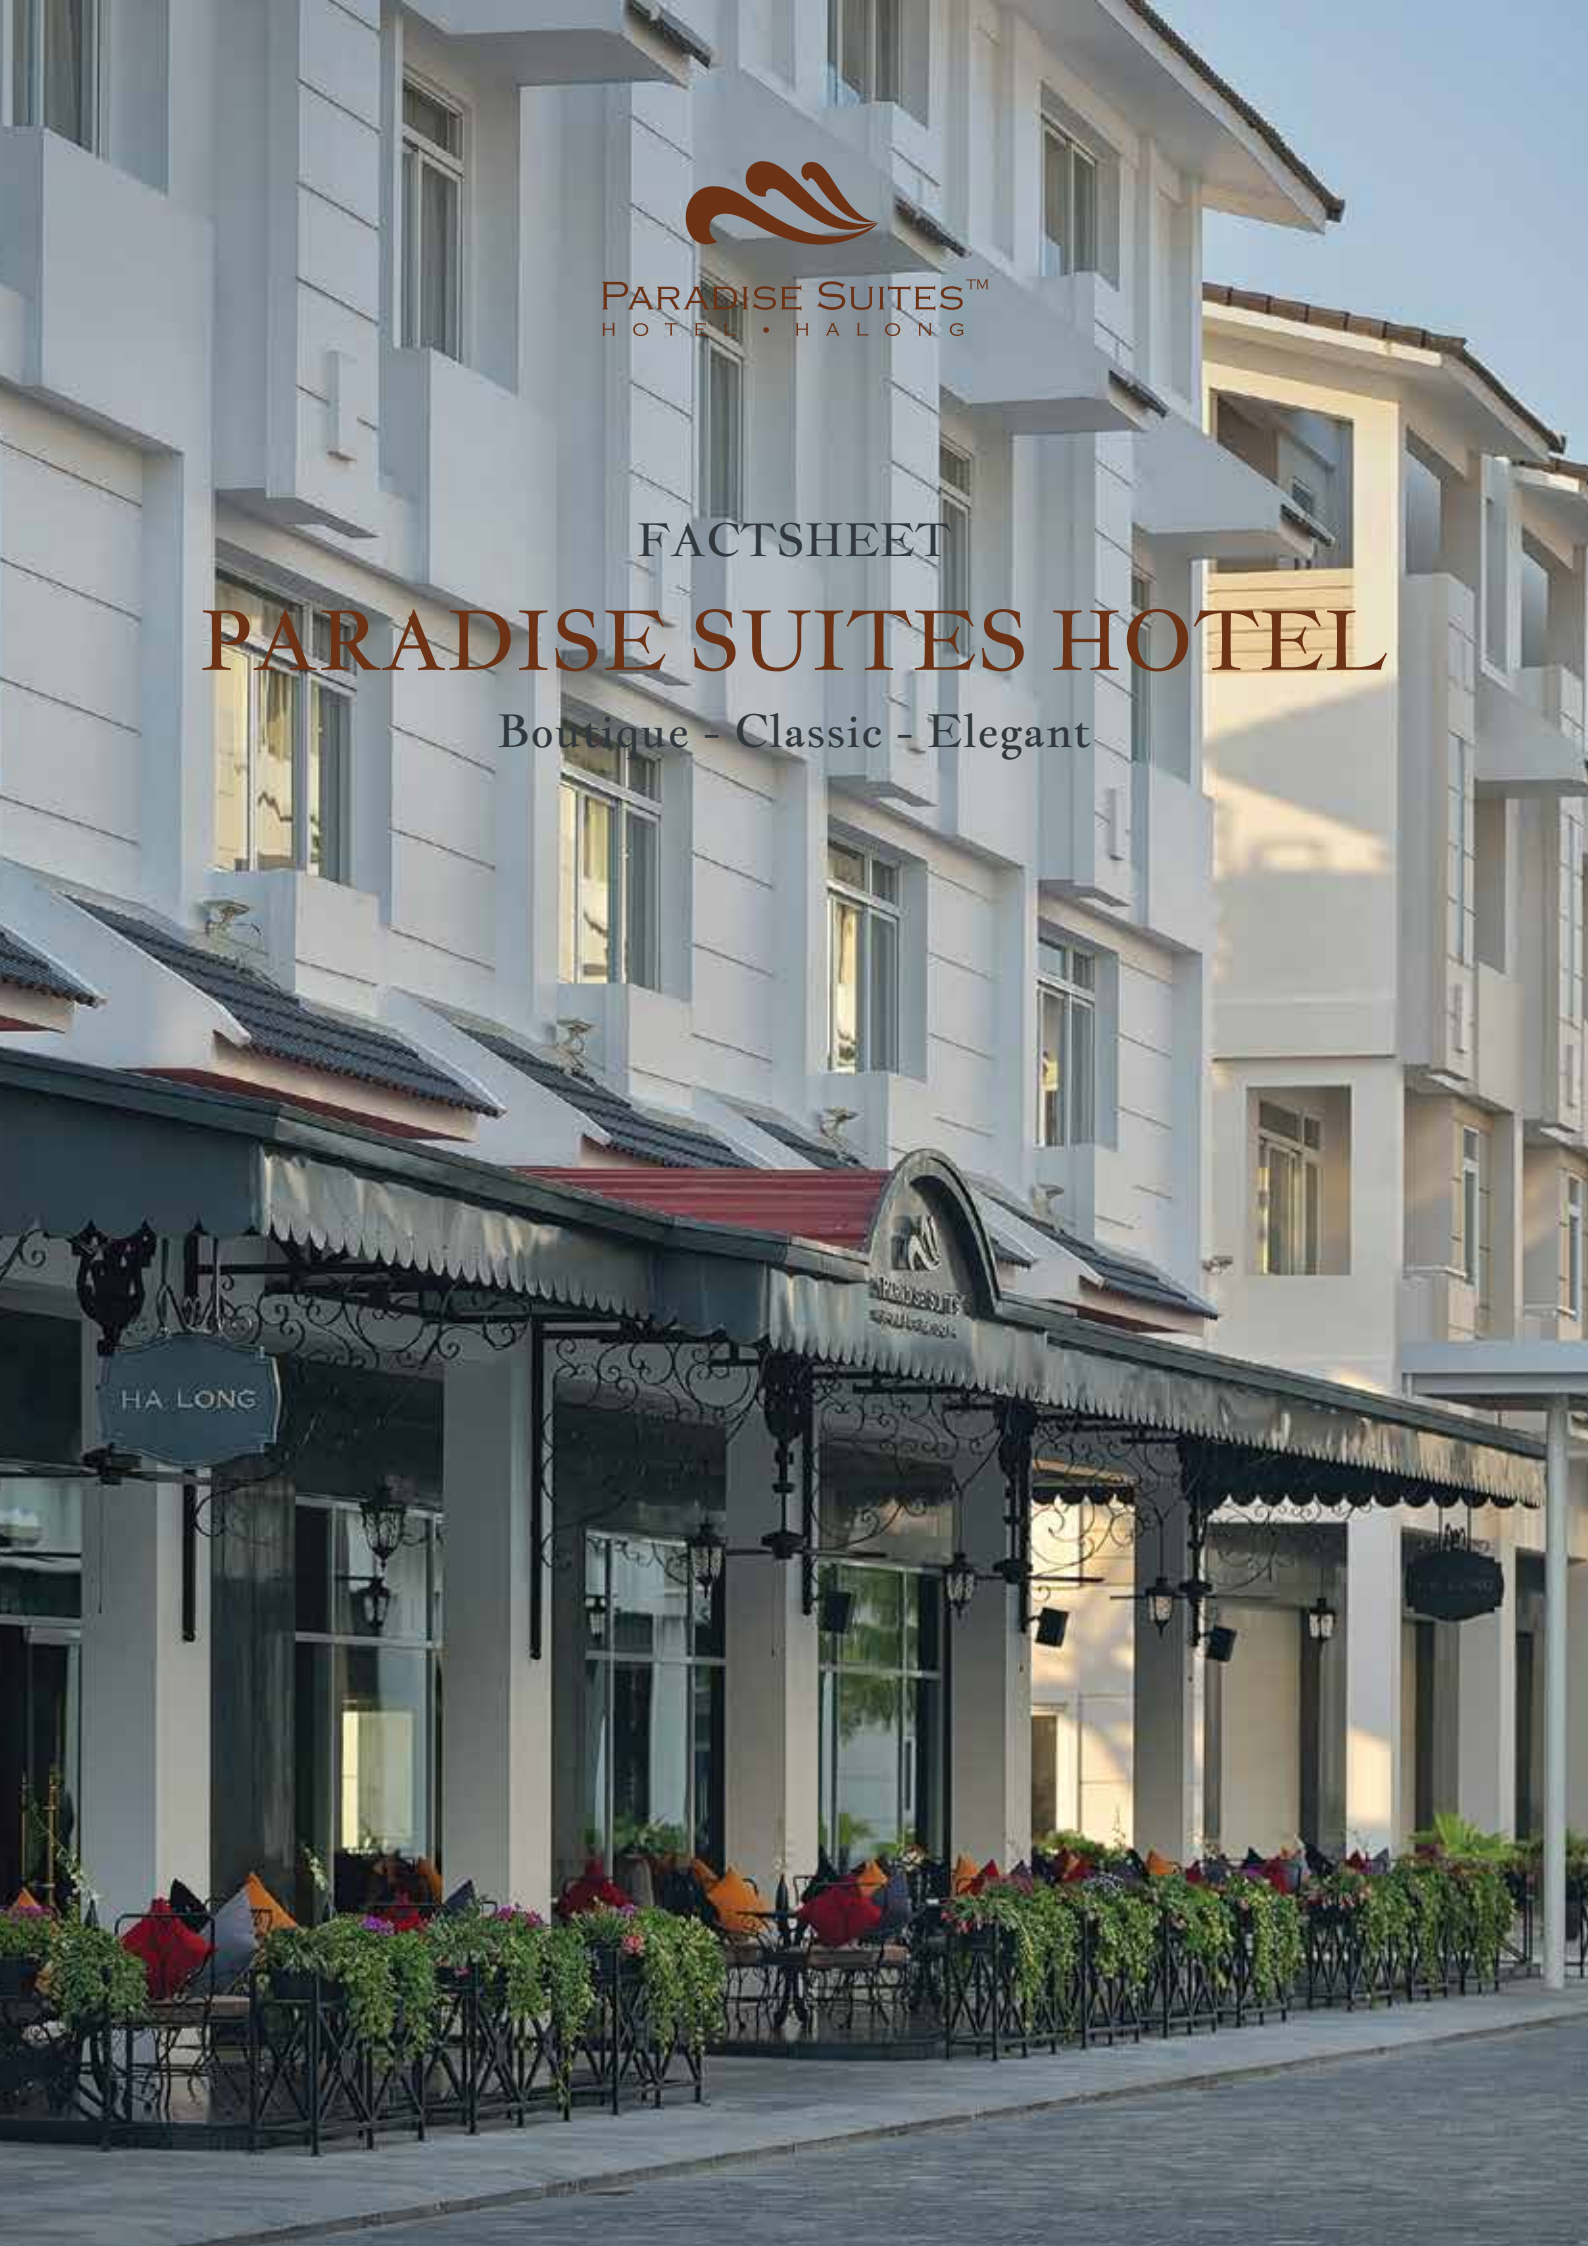

PARADISE SUITES™
HOTEL • HALONG

FACTSHEET

PARADISE SUITES HOTEL

Boutique - Classic - Elegant

OVERVIEW

PARADISE SUITES HOTEL

- Paradise Suites Hotel is a display of elegance inspired by the enigmatic surroundings.
- Number of blocks: 02 blocks (Hanoi & Halong)
- Capacity: 78 rooms

LOCATION

- Paradise Suites Hotel is located within Halong Bay itself on Tuan Chau Island, and is just a short sail from the magnificent, world-famous family of islands and islets that constitute Halong Bay.